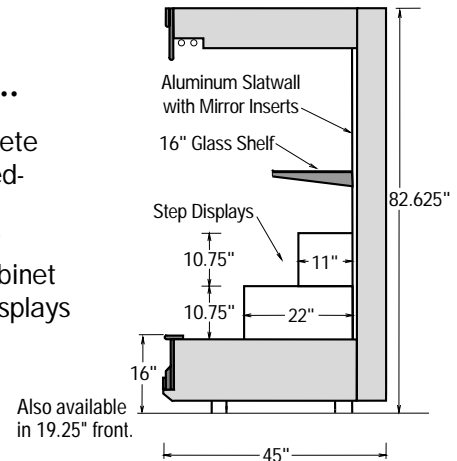

## STANDARD FEATURES

- Soft air flow environment. A refrigeration envelope is created by directional air flow simulating a closed-door environment.
- Polyurethane foamed-in-place insulation for added strength and durability.
- Long-lasting, high-output SPX 35 lamps for truer, more natural floral presentation.
- Aluminum slatwall with mirror inserts on backwall.
- Mirrored ends for brighter, more bountiful appearance.
- Complete selection of exterior laminate colors.
- Configuration of your choice - tailored for your merchandising needs. Top row features 1/4" tempered glass shelves. Modular flip-risers accommodate 10" buckets or create solid surface for merchandising arrangements and displays.

MODEL	FD6	FD8	FD12
Overall width	77"	101"	149"
Inside width	72.5"	96.5"	144.5"
Overall depth	45"	45"	45"
Drain from center	24"	24"	24"
Utilities from wall	34"	34"	34"
Lights Amp	1.5	2.2	3
Fans Amp (115V 1PH 60HZ)	1.1	1.1	1.5
H2O Transformer AMP (max.)	N/A	N/A	N/A
BTU's@25° (R22 Standard)	9,300	12,400	18,600
Maximum Fuse Size	15	25	25
Defrosts - two 30 minutes	yes	yes	yes