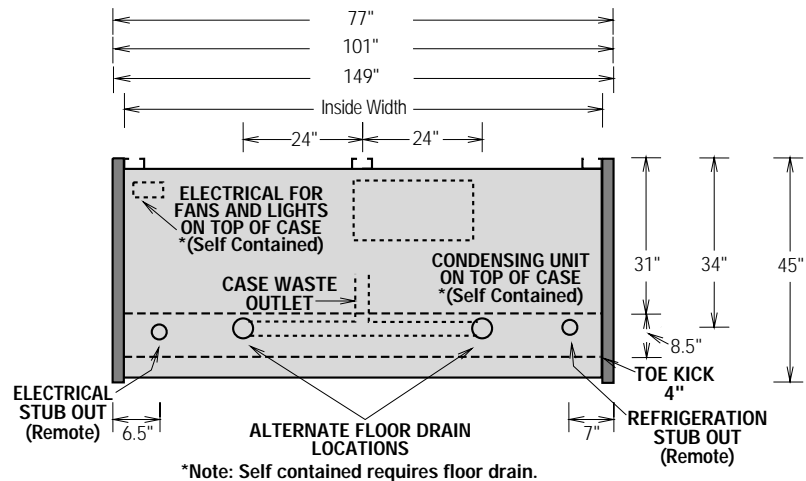

The FD series is an open floral merchandiser designed for maximum product visibility and impulse buying. The FD series is freedom. No doors or barriers to obstruct the senses, with unsurpassed refrigeration qualities. Customers are enticed by the high-visibility floral presentation and drawn to reach in and select their impulse or planned purchase.

STANDARD FEATURES

- Soft air flow environment. A refrigeration envelope is created by directional air flow simulating a closed-door environment.
- Polyurethane foamed-in-place insulation for added strength and durability.
- Long-lasting, high-output SPX 35 lamps for truer, more natural floral presentation.
- Aluminum slatwall with mirror inserts on backwall.
- Mirrored ends for brighter, more bountiful appearance.
- Complete selection of exterior laminate colors.
- Configuration of your choice - tailored for your merchandising needs. Top row features 1/4" tempered glass shelves. Modular flip-risers accommodate 10" buckets or create solid surface for merchandising arrangements and displays.

Contact your Floraline representative for more details.

FD SERIES & MORE...

Floraline manufactures a complete selection of open-air and closed-door floral merchandisers that complement the FD series. Our custom-design services and cabinet department can tailor these displays for your specific requirements.

MODEL	FD6	FD8	FD12
Overall width	77"	101"	149"
Inside width	72.5"	96.5"	144.5"
Overall depth	45"	45"	45"
Drain from center	24"	24"	24"
Utilities from wall	34"	34"	34"
Lights Amp	1.5	2.2	3
Fans Amp (115V 1PH 60HZ)	1.1	1.1	1.5
H2O Transformer AMP (max.)	N/A	N/A	N/A
BTU's@25° (R22 Standard)	9,300	12,400	18,600
Maximum Fuse Size	15	25	25
Defrosts - two 30 minutes	yes	yes	yes

Floraline Display Products

38160 Western Parkway • Willoughby, OH 44094
Phone: 800.239.3722 • 440.975.9449 • Fax: 440.918.9043
e-mail: info@floralinedisplay.com • web: www.floralinedisplay.com