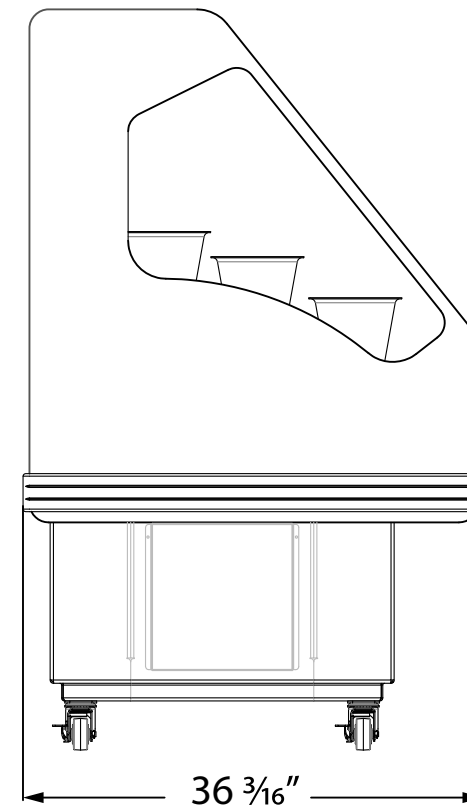

Floraline Floralwall MP3' - Self-Contained Merchandiser

A new self-contained solution that still packs the Floraline Floral Care System for long lasting flowers to drive that impulse purchase.

Features:

- •Soft Air Flow Environment - evenly distributed refrigerated floral envelope.
- •Controlled low air temperature range.
- •Prefilter on air intake for cooling efficiency and easy maintenance.
- •Over temp alarm.
- •Polyurethane foamed in place insulation.
- •Your choice of laminate and trim packages to match any color palette.
- •Self-Contained, Plug and Display!

Capacity: 12 vases.

MP3 Mobile Mini SC				
FANS	0.5 AMP	115V	1PH	60Hz
Compressor	AE3425YAA1ASS	115V	1PH	60Hz
RLA	3.65 AMP			
Box Fans	0.37 AMP	115V	1PH	60Hz
Evap Pan	5 AMP	115V	1PH	60Hz
LED Lights	0.06 AMP			
Total Amp	9.58 AMP			
BTUs@+25°F	1,810			R-134A STANDARD
Defrost Cycle - 2 times daily for 30 minutes each				
REQUIRED	Dedicated 115v 15 amp service			

Floraline Display Products Corporation - www.floraline.com

38160 Western Parkway Willoughby, Ohio 44904 Phone: (440) 975-9449 or 800-239-3722 Fax: (440) 918-9043

Disclaimer Notice: Product specifications, drawings, materials, construction methods, pricing and availability subject to change without notice.

Floraline Display Products Corporation - www.floraline.com

38160 Western Parkway Willoughby, Ohio 44904 Phone: (440) 975-9449 or 800-239-3722 Fax: (440) 918-9043

Disclaimer Notice: Product specifications, drawings, materials, construction methods, pricing and availability subject to change without notice.