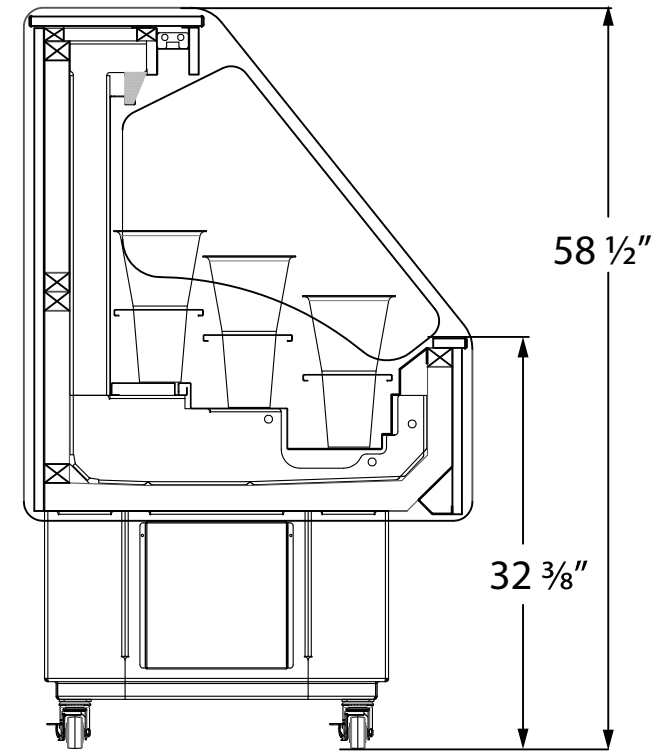

Floraline Floralwall MP3' - Self-Contained Merchandiser

A new self-contained solution that still packs the Floraline Floral Care System for long lasting flowers to drive that impulse purchase.

Features:

- •Soft Air Flow Environment - evenly distributed refrigerated floral envelope.
- •Controlled low air temperature range.
- •Prefilter on air intake for cooling efficiency and easy maintenance.
- •Over temp alarm.
- •Polyurethane foamed in place insulation.
- •Your choice of laminate and trim packages to match any color palette.
- •Self-Contained, Plug and Display!

Capacity: 12 vases.

MP3 Mobile Mini SC				
FANS	0.5 AMP	115V	1PH	60Hz
Compressor	AE3425YAA1ASS	115V	1PH	60Hz
RLA	3.65 AMP			
Box Fans	0.37 AMP	115V	1PH	60Hz
Evap Pan	5 AMP	115V	1PH	60Hz
LED Lights	0.06 AMP			
Total Amp	9.58 AMP			
BTUs@+25°F	1,810			R-134A STANDARD
Defrost Cycle - 2 times daily for 30 minutes each				
REQUIRED	Dedicated 115v 15 amp service			

Floraline Display Products Corporation - www.floraline.com

38160 Western Parkway Willoughby, Ohio 44904 Phone: (440) 975-9449 or 800-239-3722 Fax: (440) 918-9043

Disclaimer Notice: Product specifications, drawings, materials, construction methods, pricing and availability subject to change without notice.

Floraline Display Products Corporation - www.floraline.com

38160 Western Parkway Willoughby, Ohio 44904 Phone: (440) 975-9449 or 800-239-3722 Fax: (440) 918-9043

Disclaimer Notice: Product specifications, drawings, materials, construction methods, pricing and availability subject to change without notice.