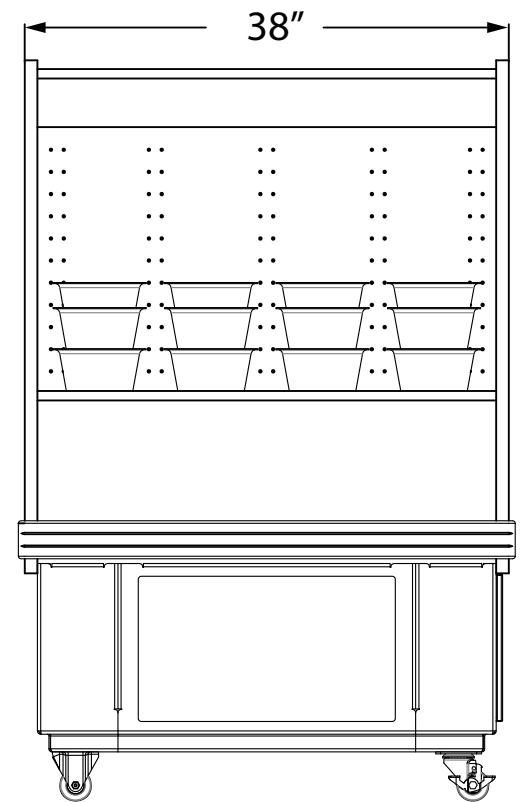

Floraline Floralwall MP3' - Self-Contained Merchandiser

A new self-contained solution that still packs the Floraline Floral Care System for long lasting flowers to drive that impulse purchase.

Features:

- •Soft Air Flow Environment - evenly distributed refrigerated floral envelope.
- •Controlled low air temperature range.
- •Prefilter on air intake for cooling efficiency and easy maintenance.
- •Over temp alarm.
- •Polyurethane foamed in place insulation.
- •Your choice of laminate and trim packages to match any color palette.
- •Self-Contained, Plug and Display!

Capacity: 12 vases.

MP3 Mobile Mini SC				
FANS	0.5 AMP	115V	1PH	60Hz
Compressor	AE3425YAA1ASS	115V	1PH	60Hz
RLA	3.65 AMP			
Box Fans	0.37 AMP	115V	1PH	60Hz
Evap Pan	5 AMP	115V	1PH	60Hz
LED Lights	0.06 AMP			
Total Amp	9.58 AMP			
BTUs@+25°F	1,810			R-134A STANDARD
Defrost Cycle - 2 times daily for 30 minutes each				
REQUIRED	Dedicated 115v 15 amp service			

Floraline Display Products Corporation - www.floraline.com

38160 Western Parkway Willoughby, Ohio 44904 Phone: (440) 975-9449 or 800-239-3722 Fax: (440) 918-9043

Disclaimer Notice: Product specifications, drawings, materials, construction methods, pricing and availability subject to change without notice.

Floraline Display Products Corporation - www.floraline.com

38160 Western Parkway Willoughby, Ohio 44904 Phone: (440) 975-9449 or 800-239-3722 Fax: (440) 918-9043

Disclaimer Notice: Product specifications, drawings, materials, construction methods, pricing and availability subject to change without notice.